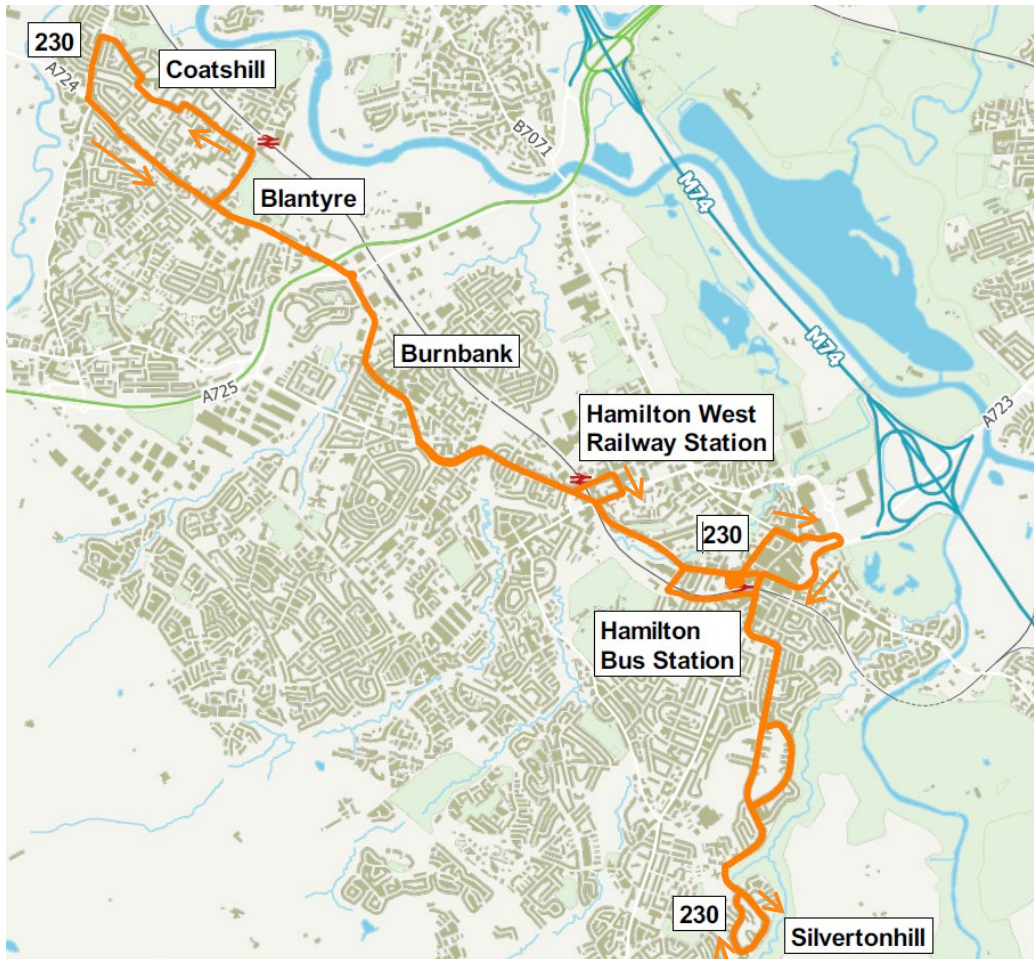

Whilst every effort will be made to adhere to the scheduled times, the Partnership disclaims any liability in respect of loss or inconvenience arising from any failure to operate journeys as published, changes in timings or printing errors.

Bus Timetable
From 17 July 2022

230

Silvertonhill Hamilton Coatshill

For more information visit spt.co.uk or alternatively, for all public transport enquiries, call:

© Crown copyright and database rights 2021 OS 100023445,
© Local Government Information House Limited copyright and database rights and contains data created and maintained by Scottish Local Government 2021.

If you have any comments or suggestions about the service(s) provided please contact:

This service is operated by JMB Travel Ltd and Stuarts Coaches on behalf of SPT

SPT
Bus Operations
131 St. Vincent St
Glasgow G2 5JF

JMB Travel Limited
101 Main Street
Newmains
Wishaw
ML2 9BG

Stuarts Coaches Ltd
Castlehill Garage
Airdrie Road
Carluke
ML8 5EP

t 0345 271 2405
0141 333 3690
e bus@spt.co.uk

t 01698 386030

t 01555 773 533